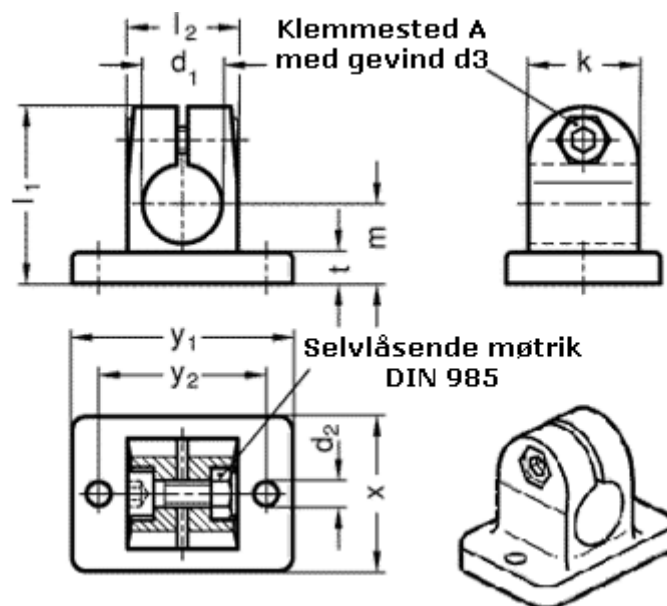

Article number: 20145B122NI

Description: E+G Flanged Connector GN145-B12-2-NI

## Measures

Adjustable clamp lever = GN 911-M 6-22 have to be ordred separately

d1	= B12
d2	= 5.5
d3	= M6
k	= 25
l1	= 40
l2	= 25
m	= 18

t	= 7
x	= 35
y1	= 50
y2	= 38